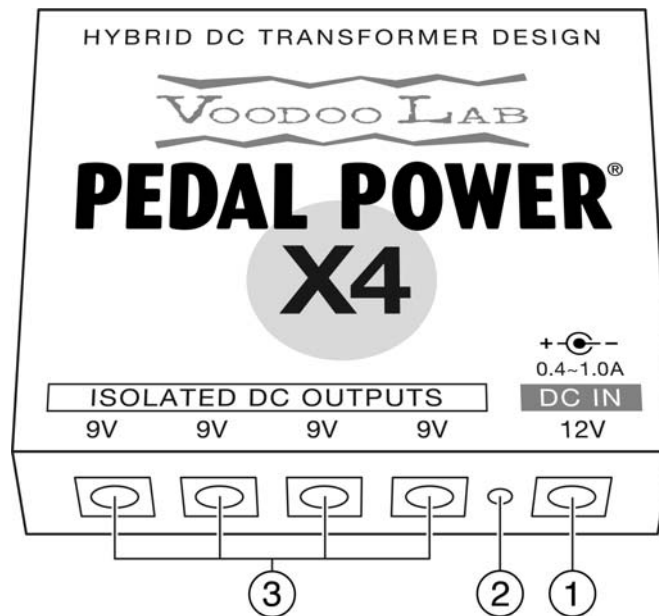

PEDAL POWER X4 EXPANDER KIT

OVERVIEW

The Voodoo Lab Pedal Power X4 provides four isolated 9V outputs capable of properly powering battery operated pedals, high current DSP effects, and even the most sensitive vintage circuits with no added noise and optimum tone.

A novel DC transformer design combines traditional analog linear voltage regulation with state-of-the-art organic polymer and ceramic capacitor filters to achieve best in class performance.

CONNECTIONS

1) Connect to a regulated 12VDC power source. Use any 12V 400mA output from Voodoo Lab Pedal Power models ISO-5, Digital, 4X4 and MONDO; or the X-LINK outs on Pedal Power 3.

2) LED status indicator. Steady ON during normal operation.